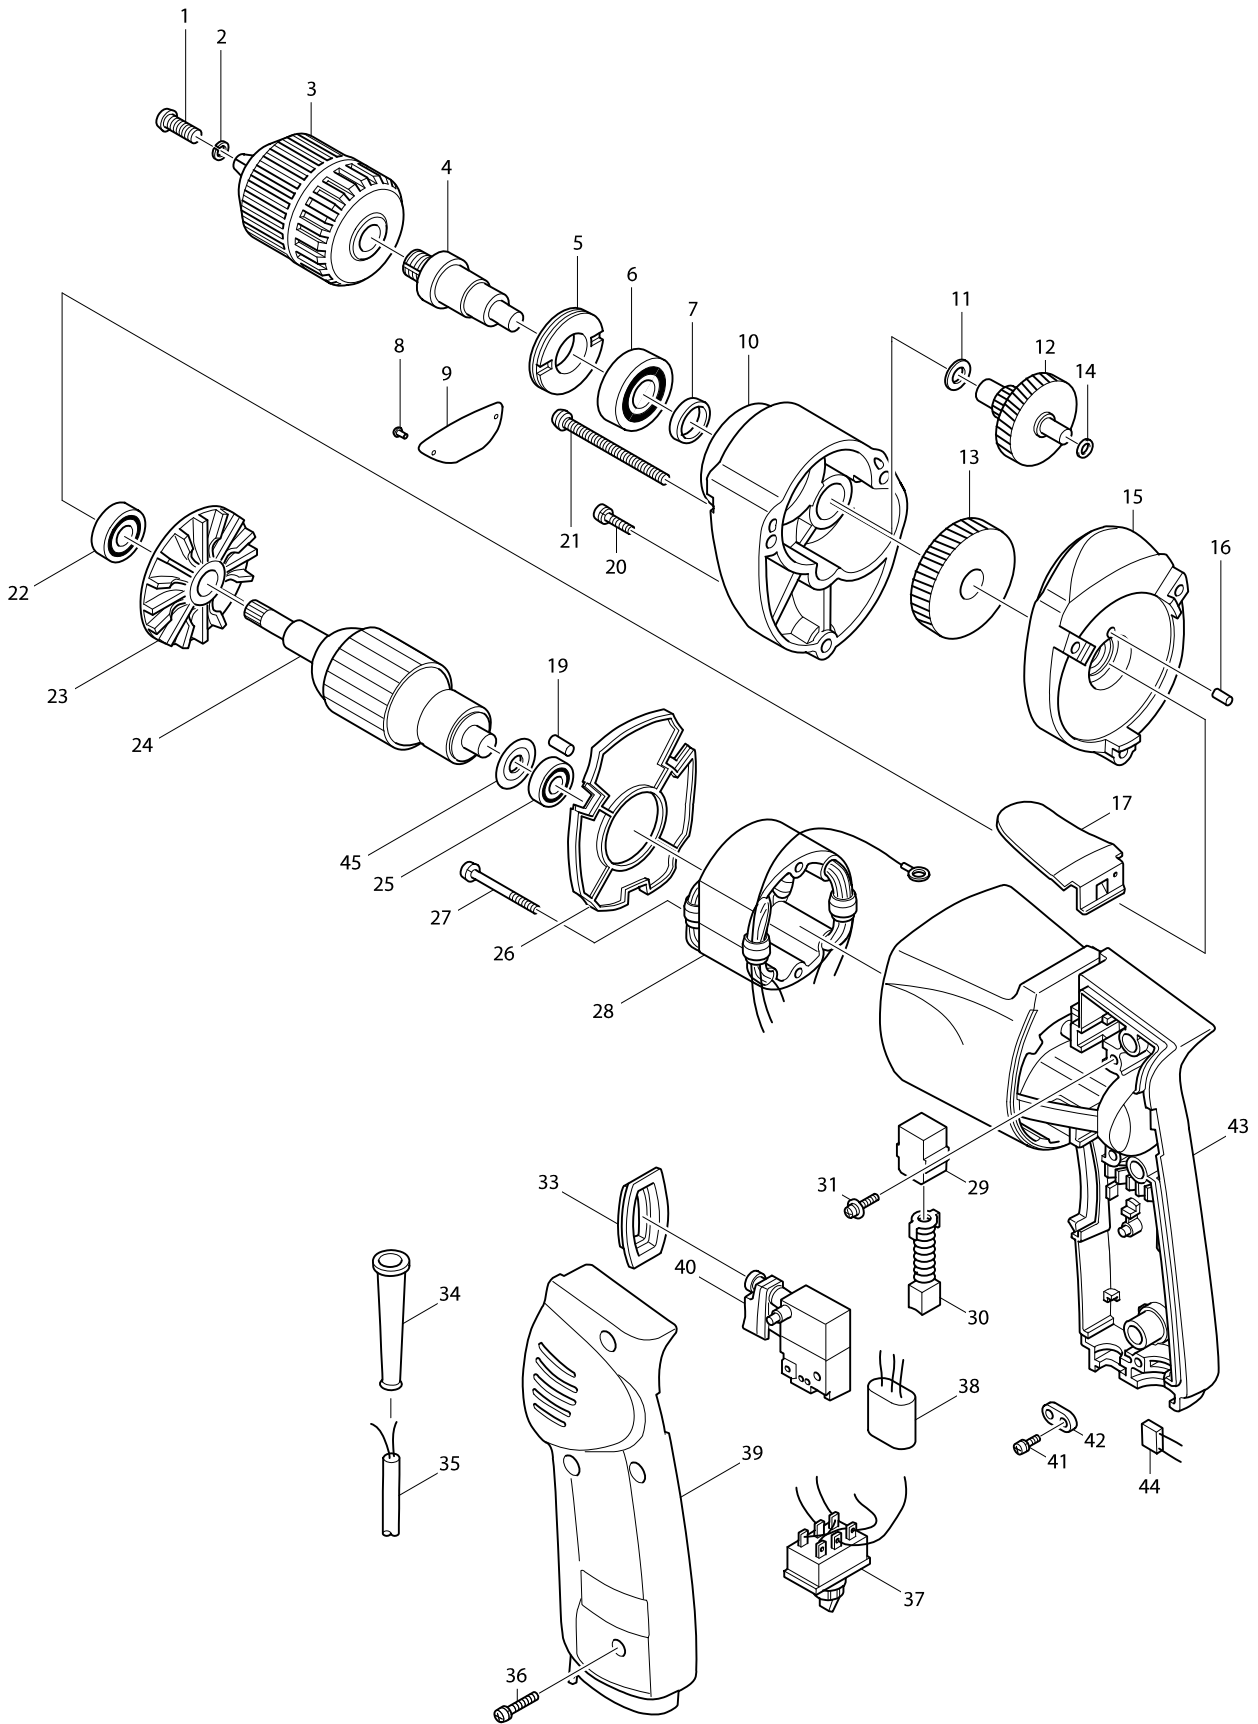

# Model No. 6510LVR DRILL 10MM

# Model No. 6510LVR DRILL 10MM

Item	Parts No.	Description	I/C	QTY	N/O	Opt. 1	Opt. 2	NOTE
001-1	251448-1	- PAN HEAD SCREW M5X18		1				
003-2	763102-0	KEYLESS DRILL CHUCK 10		1	*			
003-3	763123-2	KEYLESS DRILL CHUCK 10	O	1	*			
003-4	763131-3	KEYLESS DRILL CHUCK 10	O	1	*			
003-5	763132-1	KEYLESS DRILL CHUCK 10	O	1				
004	323685-8	SPINDLE		1				
005	285804-3	BEARING RETAINER 19-34		1				
006	211201-7	BALL BEARING 6002LLB		1				
007	257053-2	RING 15		1				
009	815390-6	NAME PLATE 6510LVR		1	*			
009-1	869485-7	NAME PLATE 6510LVR	O	1				
010	156401-1	GEAR HOUSING		1				
C10	214001-4	PLANE BEARING 8		1				
011	253139-0	FLAT WASHER 8		1				
012	226032-1	GEAR COMPLETE 13-40		1				
013	221624-1	HELICAL GEAR 53		1				
014	253077-6	FLAT WASHER 6		1				
015	156402-9	GEAR HOUSING COVER		1				
C10	214001-4	PLANE BEARING 8		1				
C20	214004-8	PLANE BEARING 6		1				
D10		INC. 16						
016	263002-9	RUBBER PIN 4		1				
017-1	343693-3	HOOK		1				
019	263002-9	RUBBER PIN 4		1				
020	911168-6	PAN HEAD SCREW M4X40		1				
021	911188-0	PAN HEAD SCREW M4X60		2				
022	211033-2	BALL BEARING 608LB		1				
023	241802-7	FAN 58		1				
024I_	511798-9	ARMATURE ASS'Y 220V		1				
D10		INC. 22,23,25,45						
025	211028-5	BALL BEARING 627LB		1				
026-1	410326-6	BAFFLE PLATE		1				
027-2	911571-1	PAN HEAD SCREW M4X45		2				
028C_	521235-5	FIELD ASS'Y 220V		1				
C10	654038-3	INSULATED TERMINAL FT1.25-M4		1	*			
C11	654038-3	INSULATED TERMINAL FT1.25-M4	O	1	*			
C12	654038-3	INSULATED TERMINAL FT1.25-M4	O	1	*			
C13	654038-3	INSULATED TERMINAL FT1.25-M4	O	1				
029	643552-4	BRUSH HOLDER 5-8		2				
030D_	191627-8	CARBON BRUSH CB-64		1	*			
030D1	194968-1	CARBON BRUSH CB-64	<	1				
031	911124-6	PAN HEAD SCREW M4X14		2				
033	411852-8	SWITCH COVER		1				
034	682504-0	CORD GUARD 10-85		1				
035T1	691015-4	POWER SUPPLY CORD 0.75-2-2.5		1				
036	911153-9	PAN HEAD SCREW M4X28		3				
037D1	651478-6	SWITCH VTX11		1				
039	155300-4	HANDLE COVER COMPLETE		1	*			